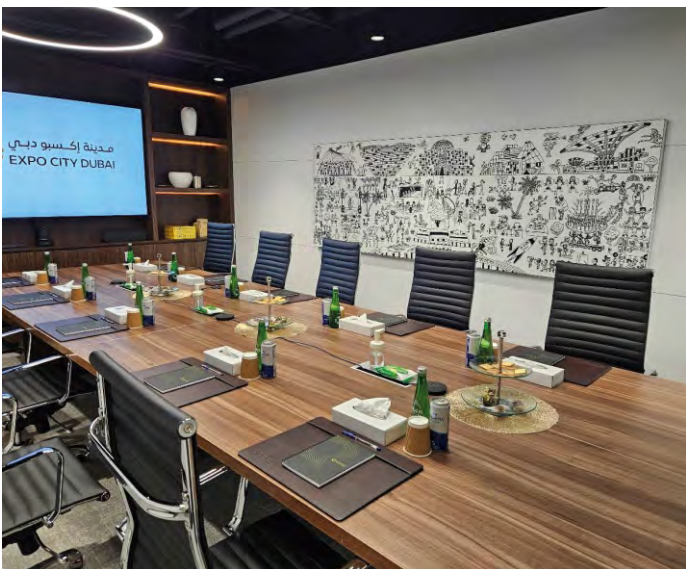

Auditorium & Corporate Offices

Client/Project Name:

NEXUS Auditorium, EXPO City - MEP Design, Build, Fitout & Joinery Build

NEXUS Auditorium - MEP Design & Build Fitout & Joinery Build