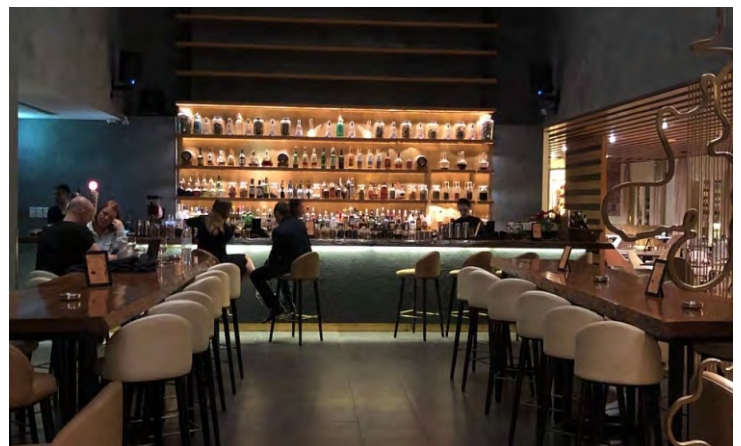

EL SUR RESTAURANT - Dining area & Bar (MEP Design & Build)