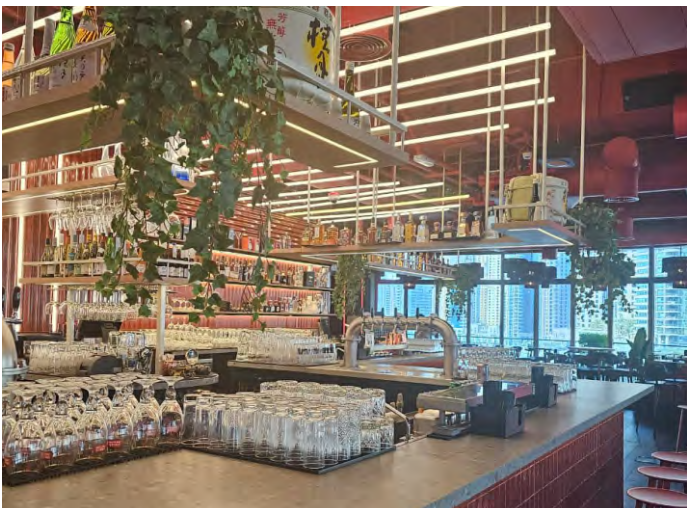

**Client/Project Name:**  
**CARGO RESTAURANT, Pier7, Dubai Marina**  
**MEP Design, Build Fitout and joinery**

CARGO RESTAURANT - Main Dining area and counter (MEP Design & Build Fitout & Joinery Build)